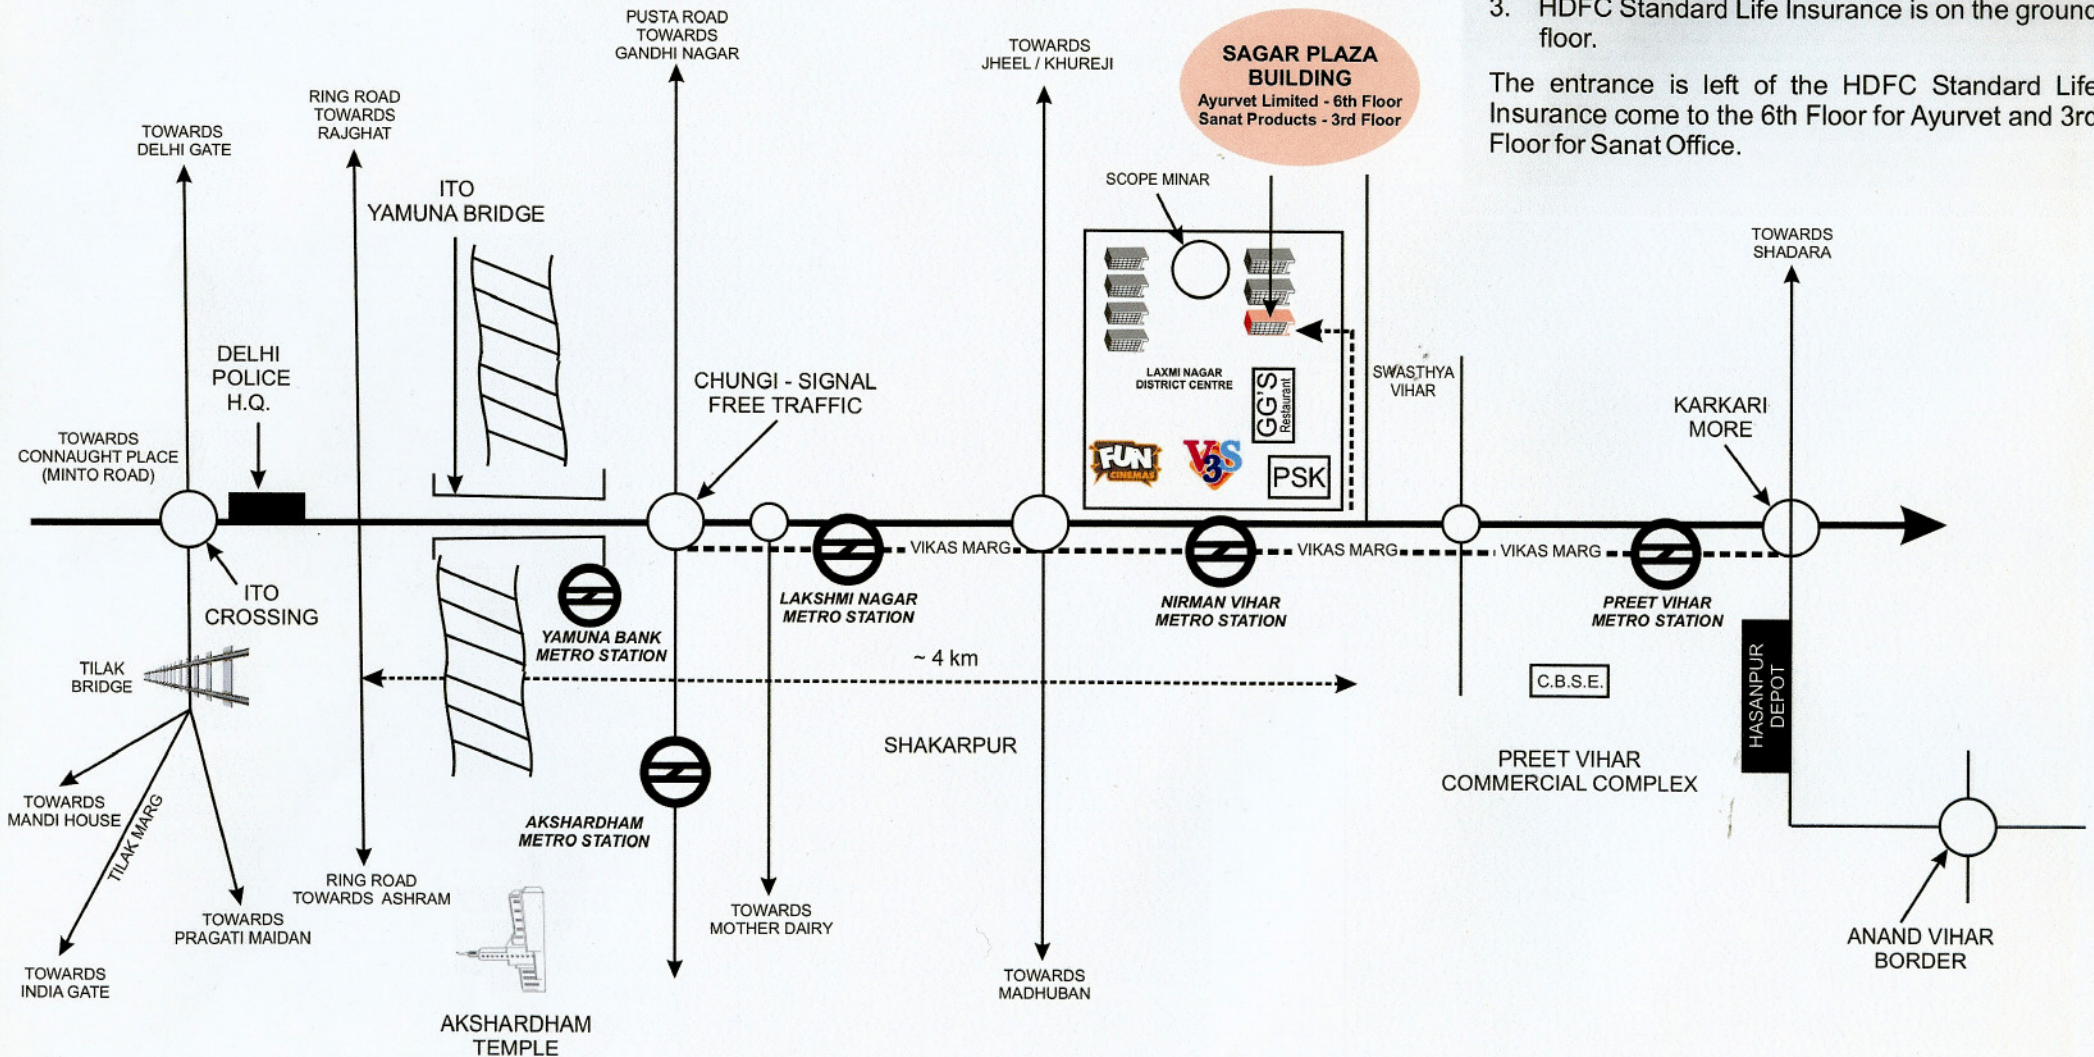

LEFT TO RIGHT

DIRECTIONS TO AYURVET LTD. / SANAT PRODUCTS LTD.

From ITO Crossing

1. Proceed towards ITO Yamuna Bridge
2. Proceed ~ 4 km from the Ring Road across the ITO Bridge and make a left at the GG's Restaurant
3. HDFC Standard Life Insurance is on the ground floor.

The entrance is left of the HDFC Standard Life Insurance come to the 6th Floor for Ayurvet and 3rd Floor for Sanat Office.

NOT TO SCALE, SCHEMATIC ONLY